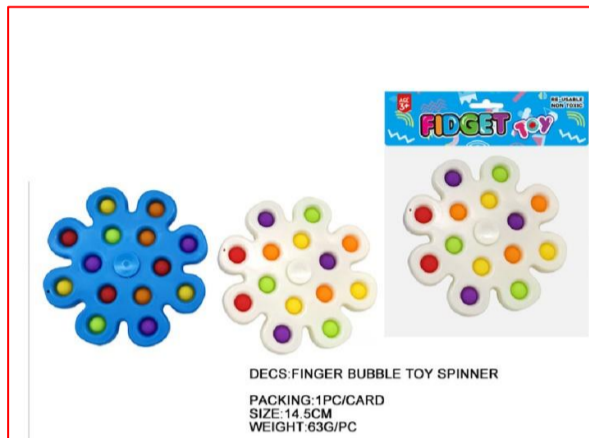

Tel: 0086-579-85039267/ 579-85039277
Fax: 0086-579-85052630

E-mail: sales@evercheering.com.tw **Website:** http://www.evercheering.com.tw

Q20210628

DECS:FINGER BUBBLE TOY SPINNER
PACKING:1PC/CAR
SIZE:17.5X17.5CM
WEIGHT:69.2G/PC

A65-211713 17.5X2CM
TPR+PP STAR POP BUBBLE FIDGET SPINNER
1PC/POLYBAG+HEADER CARD, 24PCS/INNER BOX.,
96PCS/CTN/3.04'

DECS:FINGER BUBBLE TOY SPINNER
PACKING:1PC/CARD
SIZE:14.5CM
WEIGHT:63G/PC

A65-211715 14.5X2CM
TPR+PP FLOWER POP BUBBLE FIDGET SPINNER
1PC/POLYBAG+HEADER CARD, 24PCS/INNER BOX.,
96PCS/CTN/2.2'

DECS:FIDGET BUBBLE SNAP TOY
PACKING:1PK/POLYBAG WITH HEADER CARD
SIZE: 18CM
WEIGHT:102.4G/PC

A65-210171 18X18X1.5CM
TPR+PP SWIRL FLOWER POP BUBBLE FIDGET SPINNER
1PC/POLYBAG+HEADER CARD, 24PCS/INNER BOX.,
96PCS/CTN/2.49'

DECS:FIDGET BUBBLE SNAP SPINNER TOY
PACKING:1PC/CAR
SIZE:
WEIGHT:

A65-211711 19X1.5CM
TPR+PP UNICORN POP BUBBLE FIDGET SPINNER
1PC/POLYBAG+HEADER CARD, 24PCS/INNER BOX.,
96PCS/CTN/2.74'

DECS:FINGER BUBBLE TOY SPINNER
PACKING:1PC/CAR
SIZE:20CM
WEIGHT:81.5G/PC