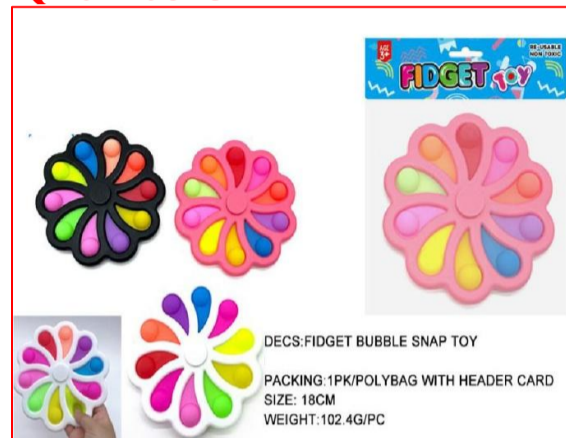

Tel: 0086-579-85039267/ 579-85039277
Fax: 0086-579-85052630

E-mail: sales@evercheering.com.tw **Website:** http://www.evercheering.com.tw

Q20210628

DECS:FINGER BUBBLE TOY SPINNER
PACKING:1PC/CAR
SIZE:17.5X17.5CM
WEIGHT:69.2G/PC

A65-211713 17.5X2CM
TPR+PP STAR POP BUBBLE FIDGET SPINNER
1PC/POLYBAG+HEADER CARD, 24PCS/INNER BOX.,
96PCS/CTN/3.04'

DECS:FINGER BUBBLE TOY SPINNER
PACKING:1PC/CARD
SIZE:14.5CM
WEIGHT:63G/PC

A65-211715 14.5X2CM
TPR+PP FLOWER POP BUBBLE FIDGET SPINNER
1PC/POLYBAG+HEADER CARD, 24PCS/INNER BOX.,
96PCS/CTN/2.2'

DECS:FIDGET BUBBLE SNAP TOY
PACKING:1PK/POLYBAG WITH HEADER CARD
SIZE: 18CM
WEIGHT:102.4G/PC

A65-210171 18X18X1.5CM
TPR+PP SWIRL FLOWER POP BUBBLE FIDGET SPINNER
1PC/POLYBAG+HEADER CARD, 24PCS/INNER BOX.,
96PCS/CTN/2.49'

DECS:FIDGET BUBBLE SNAP SPINNER TOY
PACKING:1PC/CAR
SIZE:
WEIGHT:

A65-211711 19X1.5CM
TPR+PP UNICORN POP BUBBLE FIDGET SPINNER
1PC/POLYBAG+HEADER CARD, 24PCS/INNER BOX.,
96PCS/CTN/2.74'

DECS:FINGER BUBBLE TOY SPINNER
PACKING:1PC/CAR
SIZE:20CM
WEIGHT:81.5G/PC