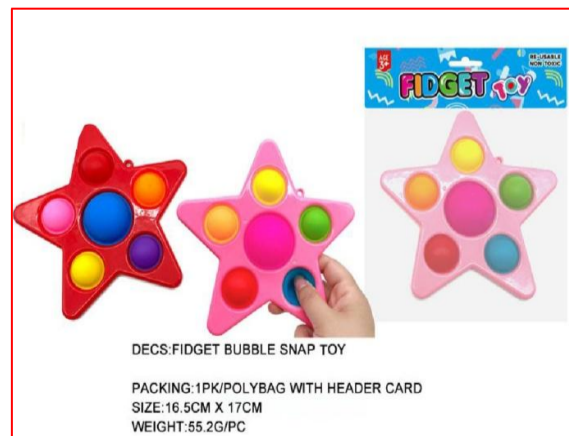

DECS:FIDGET BUBBLE SNAP TOY
PACKING:1PK/POLYBAG WITH HEADER CARD
SIZE:16.5CM X 17CM
WEIGHT:66.8G/PC

DECS:FIDGET BUBBLE SNAP TOY
PACKING:1PK/POLYBAG WITH HEADER CARD
SIZE:16.5CM X 17CM
WEIGHT:55.2G/PC

A65-210165 16.5X17CM
TPR+PP STAR POP BUBBLE SNAP TOY
1PC/POLYBAG+HEADER CARD, 24PCS/INNER BOX.,
96PCS/CTN/3.48'